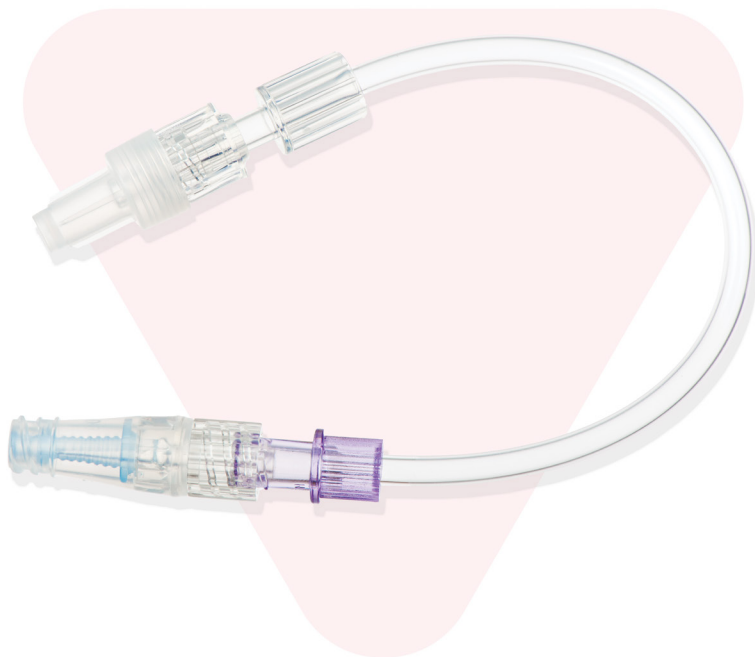

Standard Bore Extension Sets

Our 15cm Single Lumen Standard Bore Extension Set has a male luer lock rotating collar on one end and a NeutralSite™ on the other end.

- ⊗ NeutralSite™
- ⊗ Single Lumen
- ⊗ Male Luer lock with rotating collar
- ⊗ 3mm Tubing
- ⊗ Transparent medical grade PVC
- ⊗ Easy peel pouch

Standard Bore Extension Set				STERILE
RE-ORDER	DESCRIPTION	LENGTH	ACCESS	CARTON QTY
IV052415	Standard Bore Extension Set, Single Lumen with Male Luer Lock with Rotating Collar to NeutralSite™	15cm	NeutralSite™	200